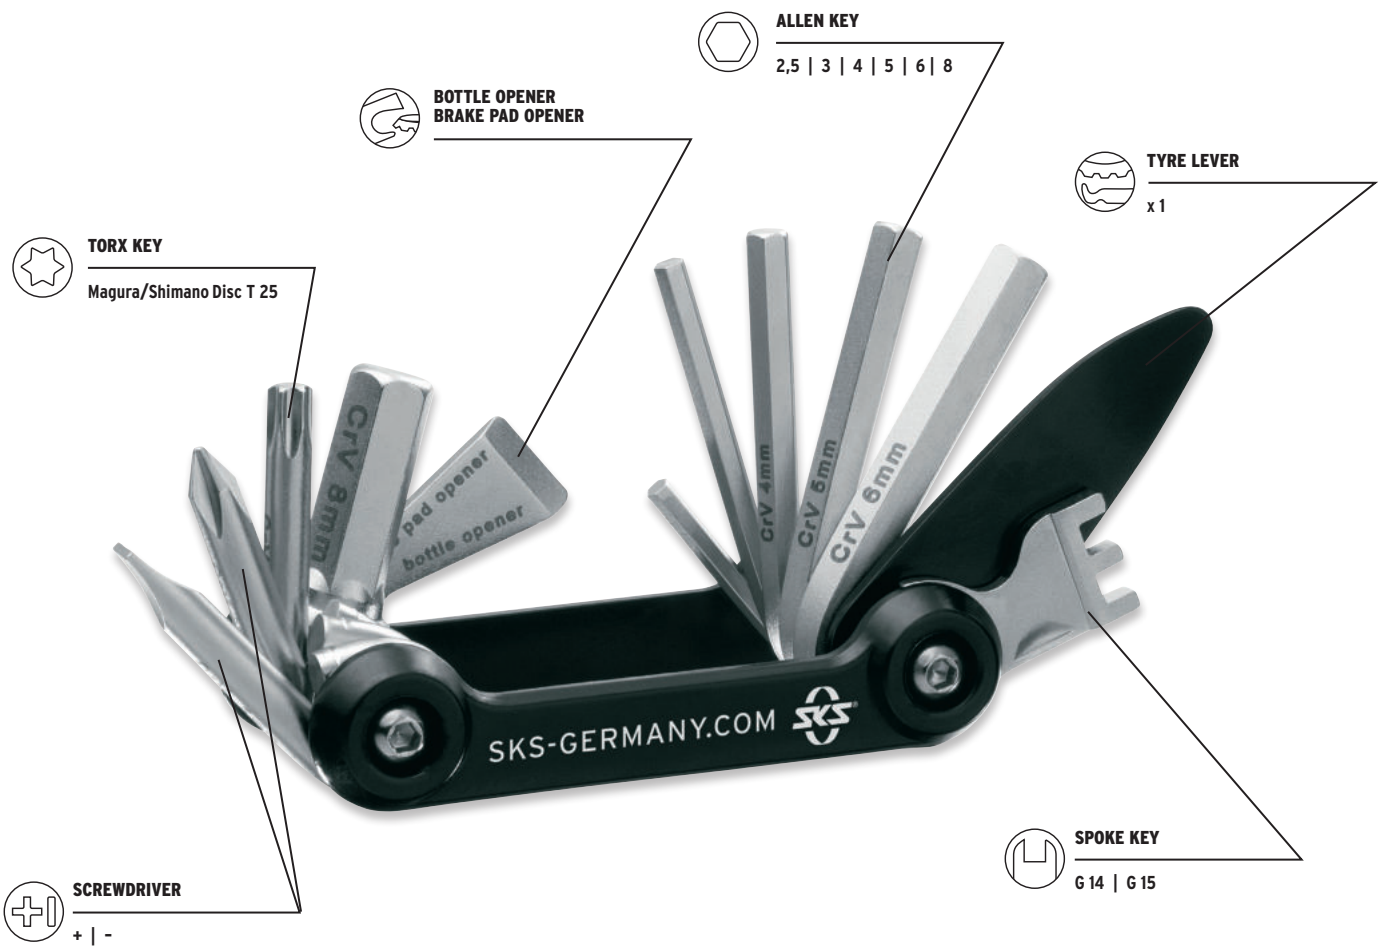

# 14

## FUNCTIONS

### EN. TOM 14

The slim TOM 14 mini tool made of stainless steel combines the most important tool functions in an extremely compact design. With the 14 integrated functions, such as an Allen key, screwdriver, torx key, tyre lever, spoke keys and bottle/brake pad opener, many repairs to your bike can be carried out quickly.