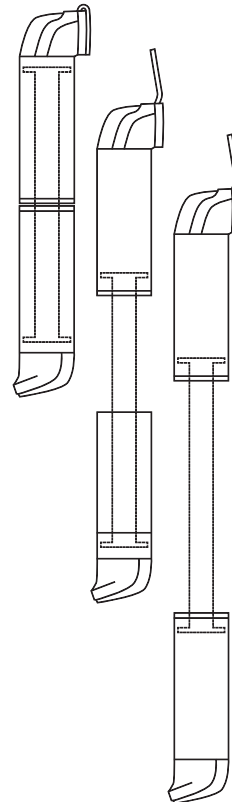

MAX  
**5**  
BAR

MAX  
**73**  
PSI

SV DV AV

REVERSIBEL

SCLAVERAND  
PRESTA

DUNLOP

AUTO  
SCHRADER

## EN. AIRBOY XL

Thanks to its two-chamber pump system, despite its compact size, the AIRBOY mini-pump achieves a very high pump capacity. The interaction of the large pump head and grip with a soft, ergonomic end cap provides for easy and good pressure build-up in the tyres. The AIRBOY fits in any jersey pocket.