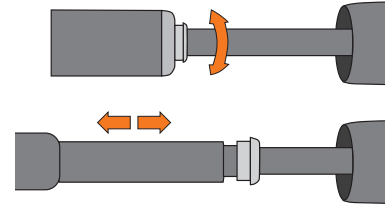

MAX
10
BAR

MAX
144
PSI

AUTO
SCHRADER

SCLAVERAND
PRESTA

DUNLOP

Telescopic-function

SCLAVERAND
PRESTA

DUNLOP

AUTO
SCHRADER

EN. INJEX T-ZOOM BLACK

High performance pump with aluminium tube, ergonomic T-grip, switchable telescopic function. For all valve types.