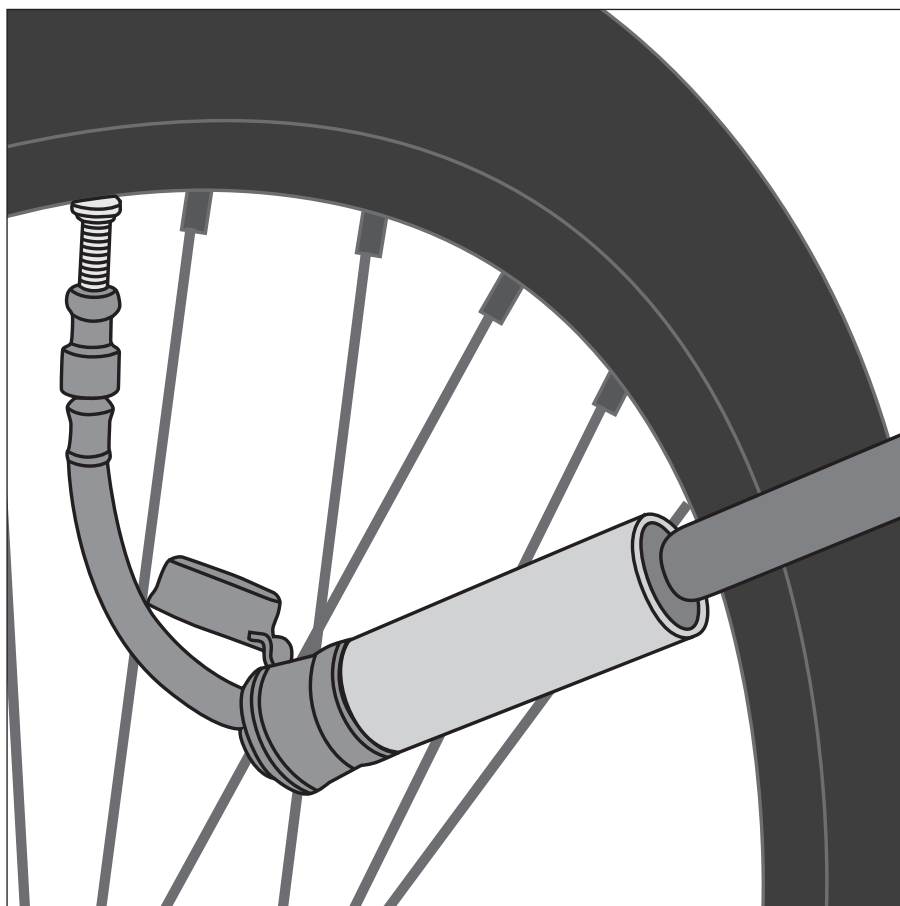

MAX  
**8**  
BAR

MAX  
**115**  
PSI

SCLAVERAND  
PRESTA

## EN. AIRFLEX RACER

The Mini pump with an extendable tube and airtight valve head. Soft components handle with a grip recess.