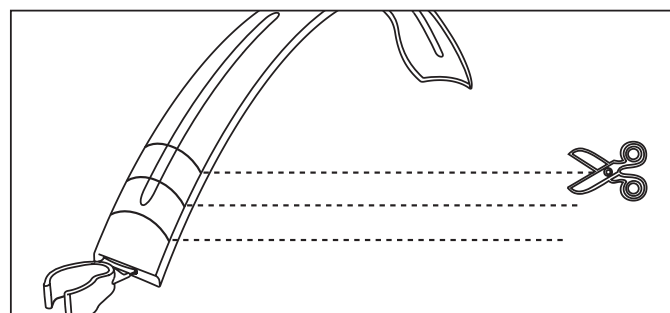

**Optional**

**EN. BEAVERTAIL XL REAR**

26-28" Universal rear mudguard-set. Optimised spray protection. Universal frame mounting.